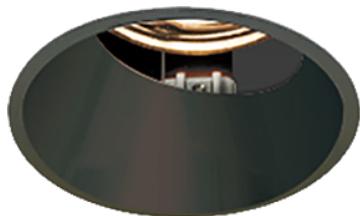

Item no. DD053-1340BB9030TL

Series Name:  $\Phi$ 80 Series Reflector Type, Adjustable Trimless

Installation	Recessed mount
Type	$\Phi$ 80 Series Reflector Type, Adjustable Trimless
Fixture wattage	14.7W
Beam angle	35 deg
Color Temp.	3000K
CRI	Ra>90
Luminous	481 lm
Body	Die-cast aluminum alloy
Body finish	N/A
Trim finish	Black
Reflector finish	Black
IP Rate	IP20
Light source	COB module
Input Voltage	AC220~240V
Dimming Type	Non-Dimmable
Certificate	CE, CCC
Cut Hole	80mm