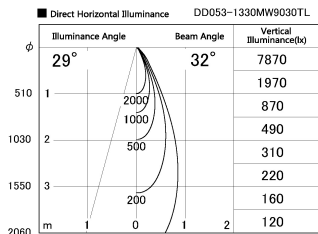

Item no. DD053-1330MW9030TL

Series Name:  $\Phi$ 80 Series Reflector Type, Adjustable Trimless

Installation	Recessed mount
Type	
Fixture wattage	14.7W
Beam angle	30 deg
Color Temp.	3000K
CRI	Ra>90
Luminous	622 lm
Body	Die-cast aluminum alloy
Body finish	N/A
Trim finish	White
Reflector finish	Mirror
IP Rate	IP20
Light source	COB module
Input Voltage	AC220~240V
Dimming Type	Non-Dimmable
Certificate	CE, CCC
Cut Hole	80mm