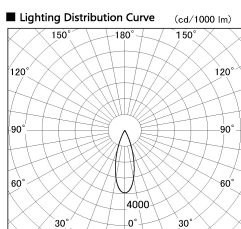

Item no. DD053-1330MW9030TL

Series Name:  $\Phi$ 80 Series Reflector Type, Adjustable Trimless

Installation	Recessed mount
Type	
Fixture wattage	14.7W
Beam angle	30 deg
Color Temp.	3000K
CRI	Ra>90
Luminous	622 lm
Body	Die-cast aluminum alloy
Body finish	N/A
Trim finish	White
Reflector finish	Mirror
IP Rate	IP20
Light source	COB module
Input Voltage	AC220~240V
Dimming Type	Non-Dimmable
Certificate	CE, CCC
Cut Hole	80mm