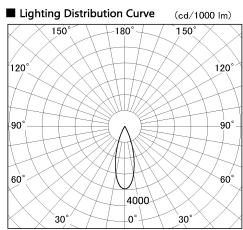

Item no. DD053-1330MW9040TL

Series Name: Φ 80 Series Reflector Type, Adjustable Trimless

Installation	Recessed mount
Type	Φ 80 Series Reflector Type, Adjustable Trimless
Fixture wattage	14.7W
Beam angle	30 deg
Color Temp.	4000K
CRI	Ra>90
Luminous	638 lm
Body	Die-cast aluminum alloy
Body finish	N/A
Trim finish	White
Reflector finish	Mirror
IP Rate	IP20
Light source	COB module
Input Voltage	AC220~240V
Dimming Type	Non-Dimmable
Certificate	CE, CCC
Cut Hole	80mm