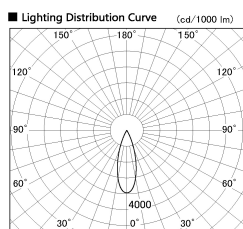

Item no. DD053-1330MW9040TL

Series Name:  $\Phi$ 80 Series Reflector Type, Adjustable Trimless

Installation	Recessed mount
Type	
Fixture wattage	14.7W
Beam angle	30 deg
Color Temp.	4000K
CRI	Ra>90
Luminous	638 lm
Body	Die-cast aluminum alloy
Body finish	N/A
Trim finish	White
Reflector finish	Mirror
IP Rate	IP20
Light source	COB module
Input Voltage	AC220~240V
Dimming Type	Non-Dimmable
Certificate	CE, CCC
Cut Hole	80mm