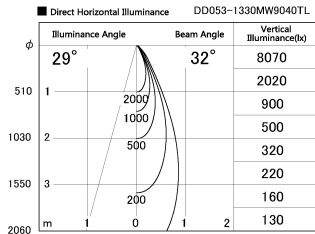

Item no. DD053-1330MW9040TL

Series Name: Φ 80 Series Reflector Type, Adjustable Trimless

Installation	Recessed mount
Type	Φ 80 Series Reflector Type, Adjustable Trimless
Fixture wattage	14.7W
Beam angle	30 deg
Color Temp.	4000K
CRI	Ra>90
Luminous	638 lm
Body	Die-cast aluminum alloy
Body finish	N/A
Trim finish	White
Reflector finish	Mirror
IP Rate	IP20
Light source	COB module
Input Voltage	AC220~240V
Dimming Type	Non-Dimmable
Certificate	CE, CCC
Cut Hole	80mm