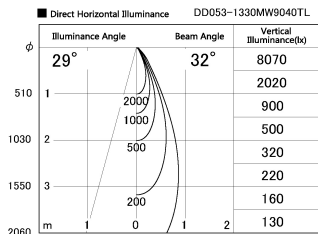

Item no. DD053-1330MW9040TL

Series Name:  $\Phi$ 80 Series Reflector Type, Adjustable Trimless

Installation	Recessed mount
Type	
Fixture wattage	14.7W
Beam angle	30 deg
Color Temp.	4000K
CRI	Ra>90
Luminous	638 lm
Body	Die-cast aluminum alloy
Body finish	N/A
Trim finish	White
Reflector finish	Mirror
IP Rate	IP20
Light source	COB module
Input Voltage	AC220~240V
Dimming Type	Non-Dimmable
Certificate	CE, CCC
Cut Hole	80mm