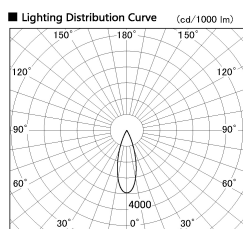

Item no. DD053-1330MW9027TL

Series Name: Φ 80 Series Reflector Type, Adjustable Trimless

Installation	Recessed mount
Type	
Fixture wattage	14.7W
Beam angle	30 deg
Color Temp.	2700K
CRI	Ra>90
Luminous	597 lm
Body	Die-cast aluminum alloy
Body finish	N/A
Trim finish	White
Reflector finish	Mirror
IP Rate	IP20
Light source	COB module
Input Voltage	AC220~240V
Dimming Type	Non-Dimmable
Certificate	CE, CCC
Cut Hole	80mm