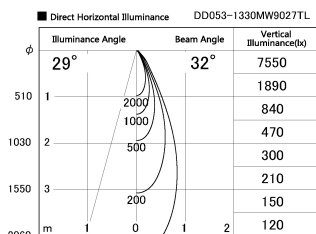

Item no. DD053-1330MW9027TL

Series Name: Φ 80 Series Reflector Type, Adjustable Trimless

Installation	Recessed mount
Type	
Fixture wattage	14.7W
Beam angle	30 deg
Color Temp.	2700K
CRI	Ra>90
Luminous	597 lm
Body	Die-cast aluminum alloy
Body finish	N/A
Trim finish	White
Reflector finish	Mirror
IP Rate	IP20
Light source	COB module
Input Voltage	AC220~240V
Dimming Type	Non-Dimmable
Certificate	CE, CCC
Cut Hole	80mm