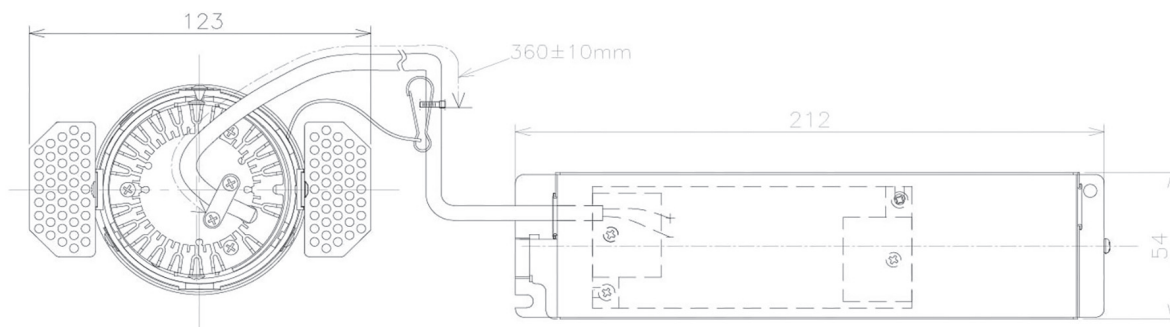

Item no. DD053-1325MW9030TL

Series Name:  $\Phi$ 80 Series Reflector Type, Adjustable Trimless

Installation	Recessed mount
Type	
Fixture wattage	14.7W
Beam angle	25 deg
Color Temp.	3000K
CRI	Ra>90
Luminous	622 lm
Body	Die-cast aluminum alloy
Body finish	N/A
Trim finish	White
Reflector finish	Mirror
IP Rate	IP20
Light source	COB module
Input Voltage	AC220~240V
Dimming Type	Non-Dimmable
Certificate	CE, CCC
Cut Hole	80mm