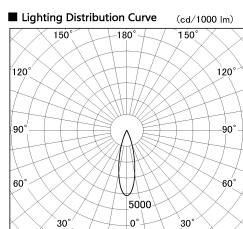

Item no. DD053-1325MW9030TL

Series Name:  $\Phi$ 80 Series Reflector Type, Adjustable Trimless

Installation	Recessed mount
Type	
Fixture wattage	14.7W
Beam angle	25 deg
Color Temp.	3000K
CRI	Ra>90
Luminous	622 lm
Body	Die-cast aluminum alloy
Body finish	N/A
Trim finish	White
Reflector finish	Mirror
IP Rate	IP20
Light source	COB module
Input Voltage	AC220~240V
Dimming Type	Non-Dimmable
Certificate	CE, CCC
Cut Hole	80mm