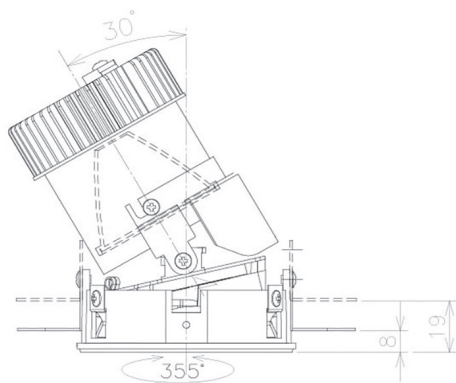

Item no. DD053-1325MW9030TL

Series Name:  $\Phi$ 80 Series Reflector Type, Adjustable Trimless

Installation	Recessed mount
Type	
Fixture wattage	14.7W
Beam angle	25 deg
Color Temp.	3000K
CRI	Ra>90
Luminous	622 lm
Body	Die-cast aluminum alloy
Body finish	N/A
Trim finish	White
Reflector finish	Mirror
IP Rate	IP20
Light source	COB module
Input Voltage	AC220~240V
Dimming Type	Non-Dimmable
Certificate	CE, CCC
Cut Hole	80mm