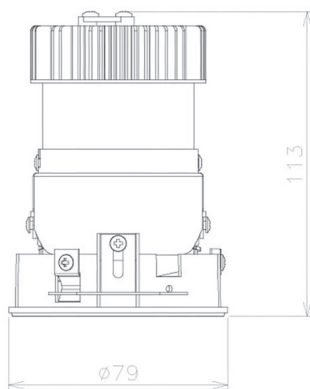

Item no. DD053-1325MW9030TL

Series Name:  $\Phi$ 80 Series Reflector Type, Adjustable Trimless

Installation	Recessed mount
Type	
Fixture wattage	14.7W
Beam angle	25 deg
Color Temp.	3000K
CRI	Ra>90
Luminous	622 lm
Body	Die-cast aluminum alloy
Body finish	N/A
Trim finish	White
Reflector finish	Mirror
IP Rate	IP20
Light source	COB module
Input Voltage	AC220~240V
Dimming Type	Non-Dimmable
Certificate	CE, CCC
Cut Hole	80mm