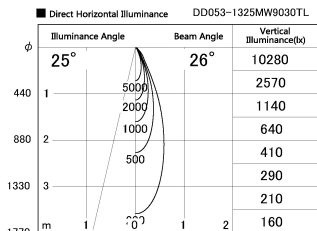

Item no. DD053-1325MW9030TL

Series Name:  $\Phi$ 80 Series Reflector Type, Adjustable Trimless

Installation	Recessed mount
Type	
Fixture wattage	14.7W
Beam angle	25 deg
Color Temp.	3000K
CRI	Ra>90
Luminous	622 lm
Body	Die-cast aluminum alloy
Body finish	N/A
Trim finish	White
Reflector finish	Mirror
IP Rate	IP20
Light source	COB module
Input Voltage	AC220~240V
Dimming Type	Non-Dimmable
Certificate	CE, CCC
Cut Hole	80mm