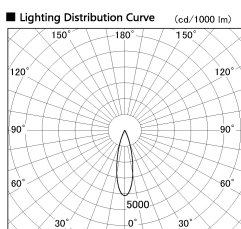

Item no. DD053-1325MW9035TL

Series Name:  $\Phi$ 80 Series Reflector Type, Adjustable Trimless

■ Direct Horizontal Illuminance DD053-1325MW9035TL

φ	Illuminance Angle	Beam Angle	Vertical Illuminance (lx)
1	25°	26°	10440
1			2610
2			1160
2			650
4			420
8			290
16			210
32			160

Installation	Recessed mount
Type	
Fixture wattage	14.7W
Beam angle	25 deg
Color Temp.	3500K
CRI	Ra>90
Luminous	632 lm
Body	Die-cast aluminum alloy
Body finish	N/A
Trim finish	White
Reflector finish	Mirror
IP Rate	IP20
Light source	COB module
Input Voltage	AC220~240V
Dimming Type	Non-Dimmable
Certificate	CE, CCC
Cut Hole	80mm