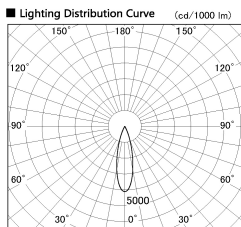

Item no. DD053-1325MW9027TL

Series Name: Φ 80 Series Reflector Type, Adjustable Trimless

Installation	Recessed mount
Type	
Fixture wattage	14.7W
Beam angle	25 deg
Color Temp.	2700K
CRI	Ra>90
Luminous	597 lm
Body	Die-cast aluminum alloy
Body finish	N/A
Trim finish	White
Reflector finish	Mirror
IP Rate	IP20
Light source	COB module
Input Voltage	AC220~240V
Dimming Type	Non-Dimmable
Certificate	CE, CCC
Cut Hole	80mm