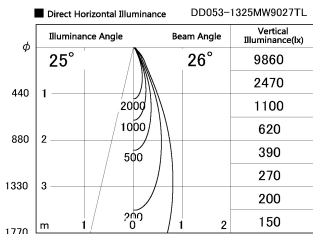

Item no. DD053-1325MW9027TL

Series Name: Φ 80 Series Reflector Type, Adjustable Trimless

Installation	Recessed mount
Type	
Fixture wattage	14.7W
Beam angle	25 deg
Color Temp.	2700K
CRI	Ra>90
Luminous	597 lm
Body	Die-cast aluminum alloy
Body finish	N/A
Trim finish	White
Reflector finish	Mirror
IP Rate	IP20
Light source	COB module
Input Voltage	AC220~240V
Dimming Type	Non-Dimmable
Certificate	CE, CCC
Cut Hole	80mm