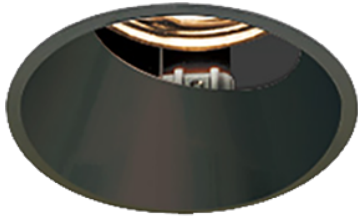

Item no. DD053-1325BB9040TL

Series Name: Φ 80 Series Reflector Type, Adjustable Trimless

Installation	Recessed mount
Type	
Fixture wattage	14.7W
Beam angle	25 deg
Color Temp.	4000K
CRI	Ra>90
Luminous	647 lm
Body	Die-cast aluminum alloy
Body finish	N/A
Trim finish	Black
Reflector finish	Black
IP Rate	IP20
Light source	COB module
Input Voltage	AC220~240V
Dimming Type	Non-Dimmable
Certificate	CE, CCC
Cut Hole	80mm