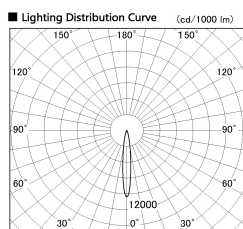

Item no. DD053-1315MW9027TL

Series Name: Φ 80 Series Reflector Type, Adjustable Trimless

■ Direct Horizontal Illuminance DD053-1315MW9027TL

φ	Illuminance Angle	Beam Angle	Vertical Illuminance (lx)
220	13°	13°	21130
1			5280
			2350
450			1320
2			850
600			590
3			430
910			330

Installation	Recessed mount
Type	
Fixture wattage	12W
Beam angle	15 deg
Color Temp.	2700K
CRI	Ra>90
Luminous	523 lm
Body	Die-cast aluminum alloy
Body finish	N/A
Trim finish	White
Reflector finish	Mirror
IP Rate	IP20
Light source	COB module
Input Voltage	AC220~240V
Dimming Type	Non-Dimmable
Certificate	CE, CCC
Cut Hole	80mm