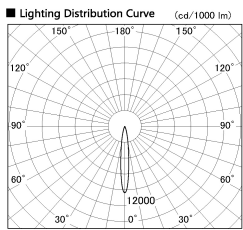

Item no. DD053-1315MW9027TL

Series Name: Φ 80 Series Reflector Type, Adjustable Trimless

Direct Horizontal Illuminance DD053-1315MW9027TL

φ	Illuminance Angle	Beam Angle	Vertical Illuminance (lx)
220	13°	13°	21130
1			5280
			2350
450			1320
2			850
600			590
3			430
910			330

Installation	Recessed mount
Type	Φ 80 Series Reflector Type, Adjustable Trimless
Fixture wattage	12W
Beam angle	15 deg
Color Temp.	2700K
CRI	Ra>90
Luminous	523 lm
Body	Die-cast aluminum alloy
Body finish	N/A
Trim finish	White
Reflector finish	Mirror
IP Rate	IP20
Light source	COB module
Input Voltage	AC220~240V
Dimming Type	Non-Dimmable
Certificate	CE, CCC
Cut Hole	80mm