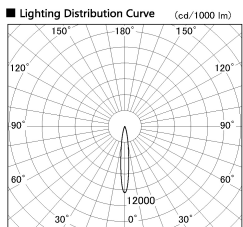

Item no. DD053-1315MW9030TL

Series Name: Φ 80 Series Reflector Type, Adjustable Trimless

■ Direct Horizontal Illuminance DD053-1315MW9030TL

Illuminance Angle	Beam Angle	Vertical Illuminance (lx)
13°	13°	22220
1	1000	5560
1	5000	2470
2	2000	1390
2	1000	890
3	620	620
60	450	450
910	350	350

Installation	Recessed mount
Type	
Fixture wattage	12W
Beam angle	15 deg
Color Temp.	3000K
CRI	Ra>90
Luminous	550 lm
Body	Die-cast aluminum alloy
Body finish	N/A
Trim finish	White
Reflector finish	Mirror
IP Rate	IP20
Light source	COB module
Input Voltage	AC220~240V
Dimming Type	Non-Dimmable
Certificate	CE, CCC
Cut Hole	80mm