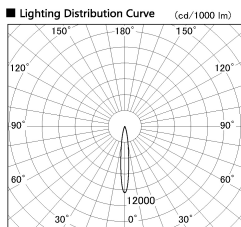

Item no. DD053-1315MW9030TL

Series Name:  $\Phi$ 80 Series Reflector Type, Adjustable Trimless

■ Direct Horizontal Illuminance DD053-1315MW9030TL

φ	Illuminance Angle	Beam Angle	Vertical Illuminance (lx)	
	13°	13°	22220	
220	1	1000	5560	
		5000	2470	
450	2	2000	1390	
		1000	890	
680	3	500	620	
		0	450	
910	m	1	2	350

Installation	Recessed mount
Type	$\Phi$ 80 Series Reflector Type, Adjustable Trimless
Fixture wattage	12W
Beam angle	15 deg
Color Temp.	3000K
CRI	Ra>90
Luminous	550 lm
Body	Die-cast aluminum alloy
Body finish	N/A
Trim finish	White
Reflector finish	Mirror
IP Rate	IP20
Light source	COB module
Input Voltage	AC220~240V
Dimming Type	Non-Dimmable
Certificate	CE, CCC
Cut Hole	80mm