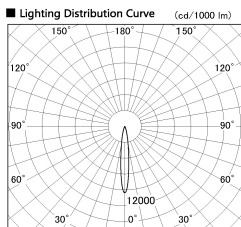

Item no. DD053-1315MW9035TL

Series Name: Φ 80 Series Reflector Type, Adjustable Trimless

■ Direct Horizontal Illuminance DD053-1315MW9035TL

Illuminance Angle	Beam Angle	Vertical Illuminance (lx)
13°	13°	22830
		5710
		2540
		1430
		910
		630
		470
		360

Installation	Recessed mount
Type	
Fixture wattage	12W
Beam angle	15 deg
Color Temp.	3500K
CRI	Ra>90
Luminous	565 lm
Body	Die-cast aluminum alloy
Body finish	N/A
Trim finish	White
Reflector finish	Mirror
IP Rate	IP20
Light source	COB module
Input Voltage	AC220~240V
Dimming Type	Non-Dimmable
Certificate	CE, CCC
Cut Hole	80mm