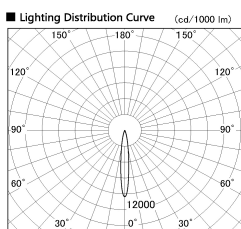

Item no. DD053-1315MW9035TL

Series Name: Φ 80 Series Reflector Type, Adjustable Trimless

■ Direct Horizontal Illuminance DD053-1315MW9035TL

Illuminance Angle	Beam Angle	Vertical Illuminance (lx)
13°	13°	22830
1		5710
1000		2540
5000		1430
2000		910
1000		630
500		470
0		360

Installation	Recessed mount
Type	
Fixture wattage	12W
Beam angle	15 deg
Color Temp.	3500K
CRI	Ra>90
Luminous	565 lm
Body	Die-cast aluminum alloy
Body finish	N/A
Trim finish	White
Reflector finish	Mirror
IP Rate	IP20
Light source	COB module
Input Voltage	AC220~240V
Dimming Type	Non-Dimmable
Certificate	CE, CCC
Cut Hole	80mm