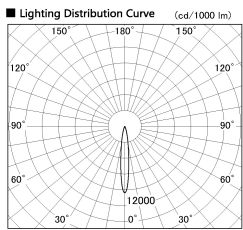

Item no. DD053-1315MW9040TL

Series Name: Φ 80 Series Reflector Type, Adjustable Trimless

■ Direct Horizontal Illuminance DD053-1315MW9040TL

φ	Illuminance Angle	Beam Angle	Vertical Illuminance (lx)
220	13°	13°	23230
1	10000		5810
	5000		2580
450	2000		1450
2	1000		930
600	500		650
3	0		470
910	0	2	360

Installation	Recessed mount
Type	Φ 80 Series Reflector Type, Adjustable Trimless
Fixture wattage	12W
Beam angle	15 deg
Color Temp.	4000K
CRI	Ra>90
Luminous	575 lm
Body	Die-cast aluminum alloy
Body finish	N/A
Trim finish	White
Reflector finish	Mirror
IP Rate	IP20
Light source	COB module
Input Voltage	AC220~240V
Dimming Type	Non-Dimmable
Certificate	CE, CCC
Cut Hole	80mm