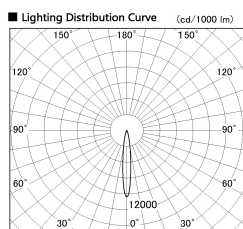

Item no. DD053-1315MW9040TL

Series Name:  $\Phi$ 80 Series Reflector Type, Adjustable Trimless

■ Direct Horizontal Illuminance DD053-1315MW9040TL

φ	Illuminance Angle	Beam Angle	Vertical Illuminance (lx)
220	13°	13°	23230
100			5810
50			2580
220			1450
100			930
50			650
220			470
100			360

Installation	Recessed mount
Type	
Fixture wattage	12W
Beam angle	15 deg
Color Temp.	4000K
CRI	Ra>90
Luminous	575 lm
Body	Die-cast aluminum alloy
Body finish	N/A
Trim finish	White
Reflector finish	Mirror
IP Rate	IP20
Light source	COB module
Input Voltage	AC220~240V
Dimming Type	Non-Dimmable
Certificate	CE, CCC
Cut Hole	80mm