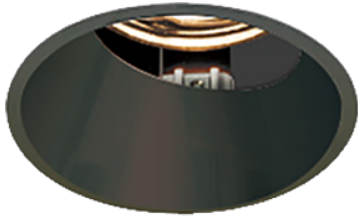

Item no. DD053-1315BB9035TL

Series Name: Φ 80 Series Reflector Type, Adjustable Trimless

Installation	Recessed mount
Type	Φ 80 Series Reflector Type, Adjustable Trimless
Fixture wattage	12W
Beam angle	15 deg
Color Temp.	3500K
CRI	Ra>90
Luminous	597 lm
Body	Die-cast aluminum alloy
Body finish	N/A
Trim finish	Black
Reflector finish	Black
IP Rate	IP20
Light source	COB module
Input Voltage	AC220~240V
Dimming Type	Non-Dimmable
Certificate	CE, CCC
Cut Hole	80mm