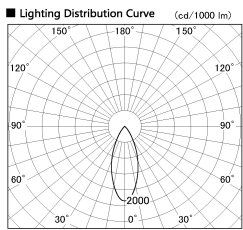

Item no. DD053-0840MW9027TL

Series Name: Φ 80 Series Reflector Type, Adjustable Trimless

Installation	Recessed mount
Type	Φ 80 Series Reflector Type, Adjustable Trimless
Fixture wattage	7.5W
Beam angle	35 deg
Color Temp.	2700K
CRI	Ra>90
Luminous	268 lm
Body	Die-cast aluminum alloy
Body finish	N/A
Trim finish	White
Reflector finish	Mirror
IP Rate	IP20
Light source	COB module
Input Voltage	AC220~240V
Dimming Type	Non-Dimmable
Certificate	CE, CCC
Cut Hole	80mm