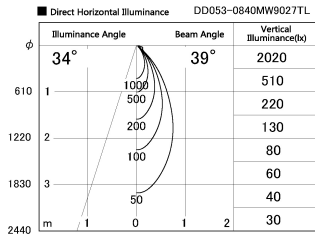

Item no. DD053-0840MW9027TL

Series Name: Φ 80 Series Reflector Type, Adjustable Trimless

Installation	Recessed mount
Type	Φ 80 Series Reflector Type, Adjustable Trimless
Fixture wattage	7.5W
Beam angle	35 deg
Color Temp.	2700K
CRI	Ra>90
Luminous	268 lm
Body	Die-cast aluminum alloy
Body finish	N/A
Trim finish	White
Reflector finish	Mirror
IP Rate	IP20
Light source	COB module
Input Voltage	AC220~240V
Dimming Type	Non-Dimmable
Certificate	CE, CCC
Cut Hole	80mm