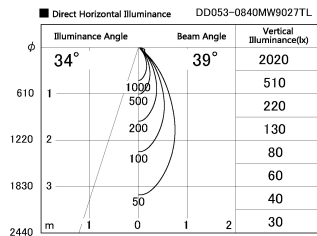

Item no. DD053-0840MW9027TL

Series Name: Φ 80 Series Reflector Type, Adjustable Trimless

Installation	Recessed mount
Type	
Fixture wattage	7.5W
Beam angle	35 deg
Color Temp.	2700K
CRI	Ra>90
Luminous	268 lm
Body	Die-cast aluminum alloy
Body finish	N/A
Trim finish	White
Reflector finish	Mirror
IP Rate	IP20
Light source	COB module
Input Voltage	AC220~240V
Dimming Type	Non-Dimmable
Certificate	CE, CCC
Cut Hole	80mm