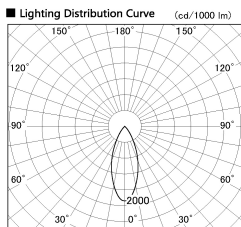

Item no. DD053-0840MW9027TL

Series Name: Φ 80 Series Reflector Type, Adjustable Trimless

Installation	Recessed mount
Type	
Fixture wattage	7.5W
Beam angle	35 deg
Color Temp.	2700K
CRI	Ra>90
Luminous	268 lm
Body	Die-cast aluminum alloy
Body finish	N/A
Trim finish	White
Reflector finish	Mirror
IP Rate	IP20
Light source	COB module
Input Voltage	AC220~240V
Dimming Type	Non-Dimmable
Certificate	CE, CCC
Cut Hole	80mm