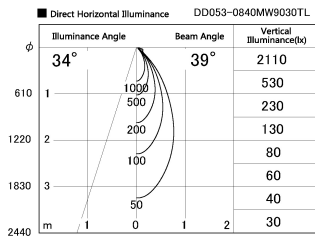

Item no. DD053-0840MW9030TL

Series Name: Φ 80 Series Reflector Type, Adjustable Trimless

Installation	Recessed mount
Type	
Fixture wattage	7.5W
Beam angle	35 deg
Color Temp.	3000K
CRI	Ra>90
Luminous	279 lm
Body	Die-cast aluminum alloy
Body finish	N/A
Trim finish	White
Reflector finish	Mirror
IP Rate	IP20
Light source	COB module
Input Voltage	AC220~240V
Dimming Type	Non-Dimmable
Certificate	CE, CCC
Cut Hole	80mm