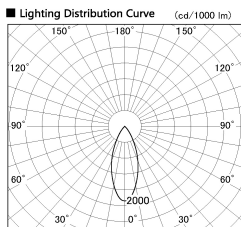

Item no. DD053-0840MW9030TL

Series Name: Φ 80 Series Reflector Type, Adjustable Trimless

Installation	Recessed mount
Type	
Fixture wattage	7.5W
Beam angle	35 deg
Color Temp.	3000K
CRI	Ra>90
Luminous	279 lm
Body	Die-cast aluminum alloy
Body finish	N/A
Trim finish	White
Reflector finish	Mirror
IP Rate	IP20
Light source	COB module
Input Voltage	AC220~240V
Dimming Type	Non-Dimmable
Certificate	CE, CCC
Cut Hole	80mm