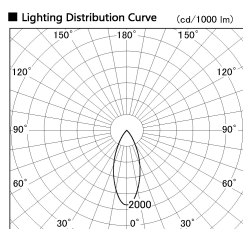

Item no. DD053-0840MW9040TL

Series Name: Φ 80 Series Reflector Type, Adjustable Trimless

Installation	Recessed mount
Type	Φ 80 Series Reflector Type, Adjustable Trimless
Fixture wattage	7.5W
Beam angle	35 deg
Color Temp.	4000K
CRI	Ra>90
Luminous	286 lm
Body	Die-cast aluminum alloy
Body finish	N/A
Trim finish	White
Reflector finish	Mirror
IP Rate	IP20
Light source	COB module
Input Voltage	AC220~240V
Dimming Type	Non-Dimmable
Certificate	CE, CCC
Cut Hole	80mm