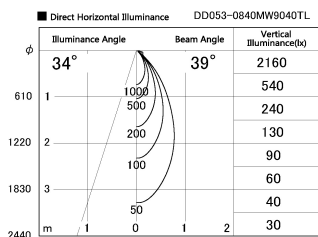

Item no. DD053-0840MW9040TL

Series Name: Φ 80 Series Reflector Type, Adjustable Trimless

Installation	Recessed mount
Type	Φ 80 Series Reflector Type, Adjustable Trimless
Fixture wattage	7.5W
Beam angle	35 deg
Color Temp.	4000K
CRI	Ra>90
Luminous	286 lm
Body	Die-cast aluminum alloy
Body finish	N/A
Trim finish	White
Reflector finish	Mirror
IP Rate	IP20
Light source	COB module
Input Voltage	AC220~240V
Dimming Type	Non-Dimmable
Certificate	CE, CCC
Cut Hole	80mm