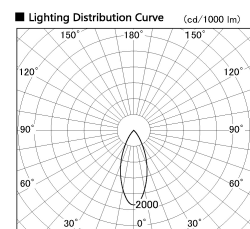

Item no. DD053-0840MW9040TL

Series Name: Φ 80 Series Reflector Type, Adjustable Trimless

Installation	Recessed mount
Type	
Fixture wattage	7.5W
Beam angle	35 deg
Color Temp.	4000K
CRI	Ra>90
Luminous	286 lm
Body	Die-cast aluminum alloy
Body finish	N/A
Trim finish	White
Reflector finish	Mirror
IP Rate	IP20
Light source	COB module
Input Voltage	AC220~240V
Dimming Type	Non-Dimmable
Certificate	CE, CCC
Cut Hole	80mm