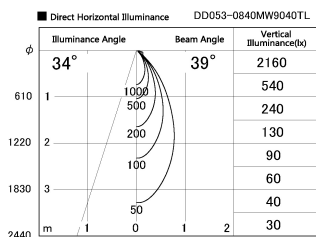

Item no. DD053-0840MW9040TL

Series Name: Φ 80 Series Reflector Type, Adjustable Trimless

Installation	Recessed mount
Type	
Fixture wattage	7.5W
Beam angle	35 deg
Color Temp.	4000K
CRI	Ra>90
Luminous	286 lm
Body	Die-cast aluminum alloy
Body finish	N/A
Trim finish	White
Reflector finish	Mirror
IP Rate	IP20
Light source	COB module
Input Voltage	AC220~240V
Dimming Type	Non-Dimmable
Certificate	CE, CCC
Cut Hole	80mm