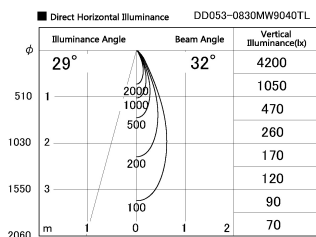

Item no. DD053-0830MW9040TL

Series Name:  $\Phi$ 80 Series Reflector Type, Adjustable Trimless

Installation	Recessed mount
Type	
Fixture wattage	7.5W
Beam angle	30 deg
Color Temp.	4000K
CRI	Ra>90
Luminous	332 lm
Body	Die-cast aluminum alloy
Body finish	N/A
Trim finish	White
Reflector finish	Mirror
IP Rate	IP20
Light source	COB module
Input Voltage	AC220~240V
Dimming Type	Non-Dimmable
Certificate	CE, CCC
Cut Hole	80mm