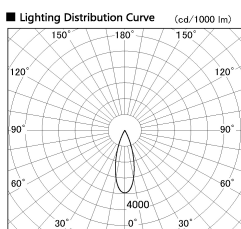

Item no. DD053-0830MW9040TL

Series Name:  $\Phi$ 80 Series Reflector Type, Adjustable Trimless

Installation	Recessed mount
Type	$\Phi$ 80 Series Reflector Type, Adjustable Trimless
Fixture wattage	7.5W
Beam angle	30 deg
Color Temp.	4000K
CRI	Ra>90
Luminous	332 lm
Body	Die-cast aluminum alloy
Body finish	N/A
Trim finish	White
Reflector finish	Mirror
IP Rate	IP20
Light source	COB module
Input Voltage	AC220~240V
Dimming Type	Non-Dimmable
Certificate	CE, CCC
Cut Hole	80mm

■ Direct Horizontal Illuminance DD053-0830MW9040TL

Illuminance Angle	Beam Angle	Vertical Illuminance (lx)
29°	32°	4200
		1050
		470
		260
		170
		120
		90
		70