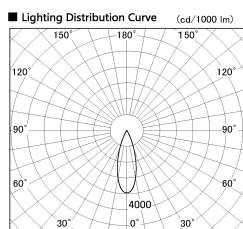

Item no. DD053-0830MW9040TL

Series Name:  $\Phi$ 80 Series Reflector Type, Adjustable Trimless

Installation	Recessed mount
Type	
Fixture wattage	7.5W
Beam angle	30 deg
Color Temp.	4000K
CRI	Ra>90
Luminous	332 lm
Body	Die-cast aluminum alloy
Body finish	N/A
Trim finish	White
Reflector finish	Mirror
IP Rate	IP20
Light source	COB module
Input Voltage	AC220~240V
Dimming Type	Non-Dimmable
Certificate	CE, CCC
Cut Hole	80mm