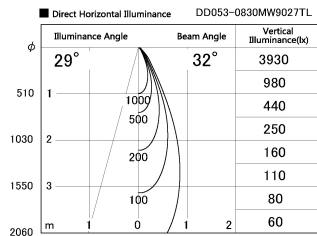

Item no. DD053-0830MW9027TL

Series Name: Φ 80 Series Reflector Type, Adjustable Trimless

Installation	Recessed mount
Type	
Fixture wattage	7.5W
Beam angle	30 deg
Color Temp.	2700K
CRI	Ra>90
Luminous	311 lm
Body	Die-cast aluminum alloy
Body finish	N/A
Trim finish	White
Reflector finish	Mirror
IP Rate	IP20
Light source	COB module
Input Voltage	AC220~240V
Dimming Type	Non-Dimmable
Certificate	CE, CCC
Cut Hole	80mm