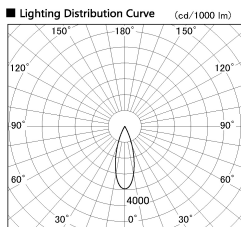

Item no. DD053-0830MW9027TL

Series Name: Φ 80 Series Reflector Type, Adjustable Trimless

Installation	Recessed mount
Type	
Fixture wattage	7.5W
Beam angle	30 deg
Color Temp.	2700K
CRI	Ra>90
Luminous	311 lm
Body	Die-cast aluminum alloy
Body finish	N/A
Trim finish	White
Reflector finish	Mirror
IP Rate	IP20
Light source	COB module
Input Voltage	AC220~240V
Dimming Type	Non-Dimmable
Certificate	CE, CCC
Cut Hole	80mm