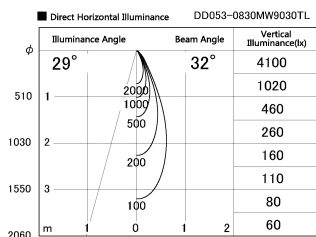

Item no. DD053-0830MW9030TL

Series Name: Φ 80 Series Reflector Type, Adjustable Trimless

Installation	Recessed mount
Type	Φ 80 Series Reflector Type, Adjustable Trimless
Fixture wattage	7.5W
Beam angle	30 deg
Color Temp.	3000K
CRI	Ra>90
Luminous	324 lm
Body	Die-cast aluminum alloy
Body finish	N/A
Trim finish	White
Reflector finish	Mirror
IP Rate	IP20
Light source	COB module
Input Voltage	AC220~240V
Dimming Type	Non-Dimmable
Certificate	CE, CCC
Cut Hole	80mm