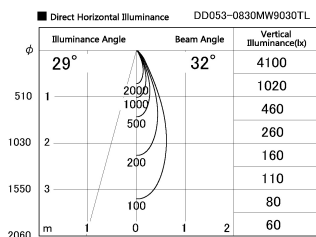

Item no. DD053-0830MW9030TL

Series Name: Φ 80 Series Reflector Type, Adjustable Trimless

Installation	Recessed mount
Type	
Fixture wattage	7.5W
Beam angle	30 deg
Color Temp.	3000K
CRI	Ra>90
Luminous	324 lm
Body	Die-cast aluminum alloy
Body finish	N/A
Trim finish	White
Reflector finish	Mirror
IP Rate	IP20
Light source	COB module
Input Voltage	AC220~240V
Dimming Type	Non-Dimmable
Certificate	CE, CCC
Cut Hole	80mm