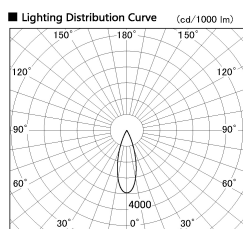

Item no. DD053-0830MW9030TL

Series Name: Φ 80 Series Reflector Type, Adjustable Trimless

Installation	Recessed mount
Type	
Fixture wattage	7.5W
Beam angle	30 deg
Color Temp.	3000K
CRI	Ra>90
Luminous	324 lm
Body	Die-cast aluminum alloy
Body finish	N/A
Trim finish	White
Reflector finish	Mirror
IP Rate	IP20
Light source	COB module
Input Voltage	AC220~240V
Dimming Type	Non-Dimmable
Certificate	CE, CCC
Cut Hole	80mm