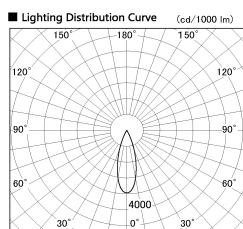

Item no. DD053-0830MW9030TL

Series Name: Φ 80 Series Reflector Type, Adjustable Trimless

Installation	Recessed mount
Type	Φ 80 Series Reflector Type, Adjustable Trimless
Fixture wattage	7.5W
Beam angle	30 deg
Color Temp.	3000K
CRI	Ra>90
Luminous	324 lm
Body	Die-cast aluminum alloy
Body finish	N/A
Trim finish	White
Reflector finish	Mirror
IP Rate	IP20
Light source	COB module
Input Voltage	AC220~240V
Dimming Type	Non-Dimmable
Certificate	CE, CCC
Cut Hole	80mm