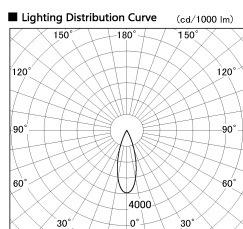

Item no. DD053-0830MW9035TL

Series Name: Φ 80 Series Reflector Type, Adjustable Trimless

Installation	Recessed mount
Type	
Fixture wattage	7.5W
Beam angle	30 deg
Color Temp.	3500K
CRI	Ra>90
Luminous	329 lm
Body	Die-cast aluminum alloy
Body finish	N/A
Trim finish	White
Reflector finish	Mirror
IP Rate	IP20
Light source	COB module
Input Voltage	AC220~240V
Dimming Type	Non-Dimmable
Certificate	CE, CCC
Cut Hole	80mm