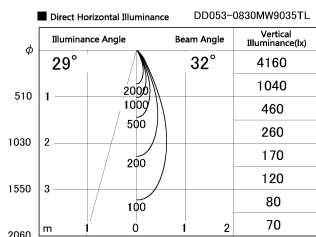

Item no. DD053-0830MW9035TL

Series Name: Φ 80 Series Reflector Type, Adjustable Trimless

Installation	Recessed mount
Type	
Fixture wattage	7.5W
Beam angle	30 deg
Color Temp.	3500K
CRI	Ra>90
Luminous	329 lm
Body	Die-cast aluminum alloy
Body finish	N/A
Trim finish	White
Reflector finish	Mirror
IP Rate	IP20
Light source	COB module
Input Voltage	AC220~240V
Dimming Type	Non-Dimmable
Certificate	CE, CCC
Cut Hole	80mm