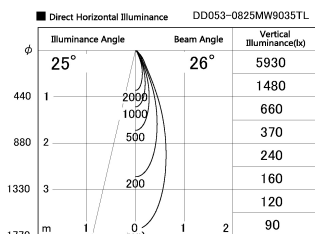

Item no. DD053-0825MW9035TL

Series Name: Φ 80 Series Reflector Type, Adjustable Trimless

Installation	Recessed mount
Type	
Fixture wattage	7.5W
Beam angle	25 deg
Color Temp.	3500K
CRI	Ra>90
Luminous	359 lm
Body	Die-cast aluminum alloy
Body finish	N/A
Trim finish	White
Reflector finish	Mirror
IP Rate	IP20
Light source	COB module
Input Voltage	AC220~240V
Dimming Type	Non-Dimmable
Certificate	CE, CCC
Cut Hole	80mm