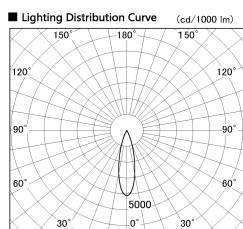

Item no. DD053-0825MW9035TL

Series Name: Φ 80 Series Reflector Type, Adjustable Trimless

Installation	Recessed mount
Type	
Fixture wattage	7.5W
Beam angle	25 deg
Color Temp.	3500K
CRI	Ra>90
Luminous	359 lm
Body	Die-cast aluminum alloy
Body finish	N/A
Trim finish	White
Reflector finish	Mirror
IP Rate	IP20
Light source	COB module
Input Voltage	AC220~240V
Dimming Type	Non-Dimmable
Certificate	CE, CCC
Cut Hole	80mm