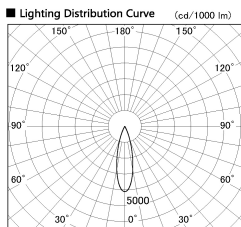

Item no. DD053-0825MW9040TL

Series Name:  $\Phi$ 80 Series Reflector Type, Adjustable Trimless

■ Direct Horizontal Illuminance DD053-0825MW9040TL

Illuminance Angle	Beam Angle	Vertical Illuminance (lx)
25°	26°	5980
440		1490
1		660
800		370
2		240
1330		170
3		120
1770		90

Installation	Recessed mount
Type	
Fixture wattage	7.5W
Beam angle	25 deg
Color Temp.	4000K
CRI	Ra>90
Luminous	362 lm
Body	Die-cast aluminum alloy
Body finish	N/A
Trim finish	White
Reflector finish	Mirror
IP Rate	IP20
Light source	COB module
Input Voltage	AC220~240V
Dimming Type	Non-Dimmable
Certificate	CE, CCC
Cut Hole	80mm