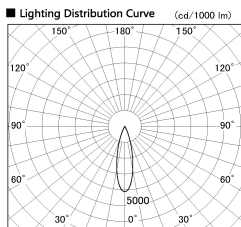

Item no. DD053-0825MW9027TL

Series Name: Φ 80 Series Reflector Type, Adjustable Trimless

Installation	Recessed mount
Type	
Fixture wattage	7.5W
Beam angle	25 deg
Color Temp.	2700K
CRI	Ra>90
Luminous	339 lm
Body	Die-cast aluminum alloy
Body finish	N/A
Trim finish	White
Reflector finish	Mirror
IP Rate	IP20
Light source	COB module
Input Voltage	AC220~240V
Dimming Type	Non-Dimmable
Certificate	CE, CCC
Cut Hole	80mm