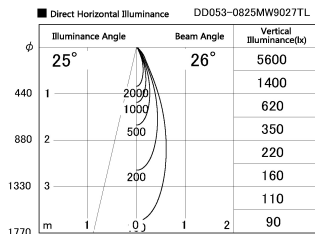

Item no. DD053-0825MW9027TL

Series Name: Φ 80 Series Reflector Type, Adjustable Trimless

Installation	Recessed mount
Type	
Fixture wattage	7.5W
Beam angle	25 deg
Color Temp.	2700K
CRI	Ra>90
Luminous	339 lm
Body	Die-cast aluminum alloy
Body finish	N/A
Trim finish	White
Reflector finish	Mirror
IP Rate	IP20
Light source	COB module
Input Voltage	AC220~240V
Dimming Type	Non-Dimmable
Certificate	CE, CCC
Cut Hole	80mm