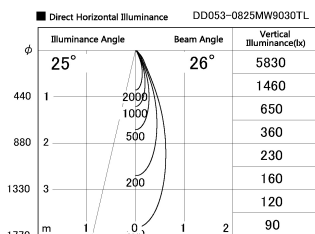

Item no. DD053-0825MW9030TL

Series Name: Φ 80 Series Reflector Type, Adjustable Trimless

Installation	Recessed mount
Type	
Fixture wattage	7.5W
Beam angle	25 deg
Color Temp.	3000K
CRI	Ra>90
Luminous	353 lm
Body	Die-cast aluminum alloy
Body finish	N/A
Trim finish	White
Reflector finish	Mirror
IP Rate	IP20
Light source	COB module
Input Voltage	AC220~240V
Dimming Type	Non-Dimmable
Certificate	CE, CCC
Cut Hole	80mm