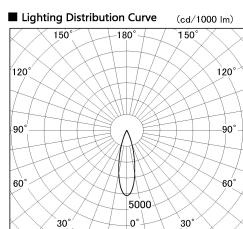

Item no. DD053-0825MW9030TL

Series Name: Φ 80 Series Reflector Type, Adjustable Trimless

Installation	Recessed mount
Type	
Fixture wattage	7.5W
Beam angle	25 deg
Color Temp.	3000K
CRI	Ra>90
Luminous	353 lm
Body	Die-cast aluminum alloy
Body finish	N/A
Trim finish	White
Reflector finish	Mirror
IP Rate	IP20
Light source	COB module
Input Voltage	AC220~240V
Dimming Type	Non-Dimmable
Certificate	CE, CCC
Cut Hole	80mm