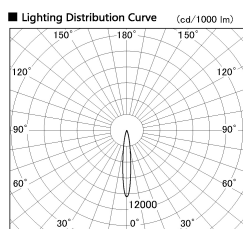

Item no. DD053-0815MW9035TL

Series Name:  $\Phi$ 80 Series Reflector Type, Adjustable Trimless

■ Direct Horizontal Illuminance DD053-0815MW9035TL

Illuminance Angle	Beam Angle	Vertical Illuminance (lx)
13°	13°	11720
1		2930
2		1300
3		730
450		470
600		330
910		240
m		180

Installation	Recessed mount
Type	
Fixture wattage	6.1W
Beam angle	15 deg
Color Temp.	3500K
CRI	Ra>90
Luminous	290 lm
Body	Die-cast aluminum alloy
Body finish	N/A
Trim finish	White
Reflector finish	Mirror
IP Rate	IP20
Light source	COB module
Input Voltage	AC220~240V
Dimming Type	Non-Dimmable
Certificate	CE, CCC
Cut Hole	80mm