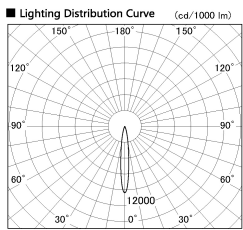

Item no. DD053-0815MW9035TL

Series Name: Φ 80 Series Reflector Type, Adjustable Trimless

■ Direct Horizontal Illuminance DD053-0815MW9035TL

φ	Illuminance Angle	Beam Angle	Vertical Illuminance (lx)
1	13°	13°	11720
220			2930
1			1300
450			730
2			470
680			330
3			240
910			180

Installation	Recessed mount
Type	Φ 80 Series Reflector Type, Adjustable Trimless
Fixture wattage	6.1W
Beam angle	15 deg
Color Temp.	3500K
CRI	Ra>90
Luminous	290 lm
Body	Die-cast aluminum alloy
Body finish	N/A
Trim finish	White
Reflector finish	Mirror
IP Rate	IP20
Light source	COB module
Input Voltage	AC220~240V
Dimming Type	Non-Dimmable
Certificate	CE, CCC
Cut Hole	80mm