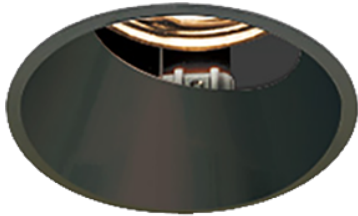

Item no. DD053-1340BB9035TL-DM

Series Name: Φ 80 Series Reflector Type, Adjustable Trimless

Installation	Recessed mount
Type	Φ 80 Series Reflector Type, Adjustable Trimless
Fixture wattage	15.9W
Beam angle	35 deg
Color Temp.	3500K
CRI	Ra>90
Luminous	489 lm
Body	Die-cast aluminum alloy
Body finish	N/A
Trim finish	Black
Reflector finish	Black
IP Rate	IP20
Light source	COB module
Input Voltage	AC220~240V
Dimming Type	Dimmable
Certificate	CE, CCC
Cut Hole	80mm