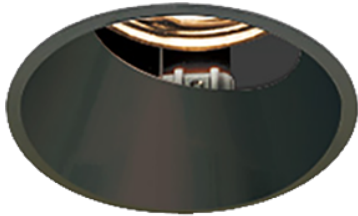

Item no. DD053-1330BB9035TL-DM

Series Name: Φ 80 Series Reflector Type, Adjustable Trimless

Installation	Recessed mount
Type	Φ 80 Series Reflector Type, Adjustable Trimless
Fixture wattage	15.9W
Beam angle	30 deg
Color Temp.	3500K
CRI	Ra>90
Luminous	599 lm
Body	Die-cast aluminum alloy
Body finish	N/A
Trim finish	Black
Reflector finish	Black
IP Rate	IP20
Light source	COB module
Input Voltage	AC220~240V
Dimming Type	Dimmable
Certificate	CE, CCC
Cut Hole	80mm