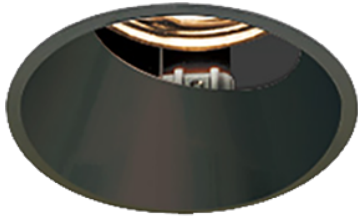

Item no. DD053-0840BB9040TL-DM

Series Name: Φ 80 Series Reflector Type, Adjustable Trimless

Installation	Recessed mount
Type	
Fixture wattage	8W
Beam angle	35 deg
Color Temp.	4000K
CRI	Ra>90
Luminous	280 lm
Body	Die-cast aluminum alloy
Body finish	N/A
Trim finish	Black
Reflector finish	Black
IP Rate	IP20
Light source	COB module
Input Voltage	AC220~240V
Dimming Type	Dimmable
Certificate	CE, CCC
Cut Hole	80mm