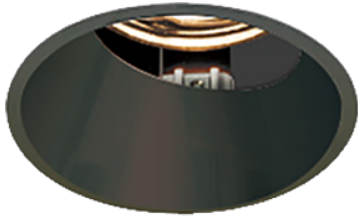

Item no. DD053-0815BB9027TL-DM

Series Name:  $\Phi$ 80 Series Reflector Type, Adjustable Trimless

Installation	Recessed mount
Type	$\Phi$ 80 Series Reflector Type, Adjustable Trimless
Fixture wattage	6.5W
Beam angle	15 deg
Color Temp.	2700K
CRI	Ra>90
Luminous	284 lm
Body	Die-cast aluminum alloy
Body finish	N/A
Trim finish	Black
Reflector finish	Black
IP Rate	IP20
Light source	COB module
Input Voltage	AC220~240V
Dimming Type	Dimmable
Certificate	CE, CCC
Cut Hole	80mm