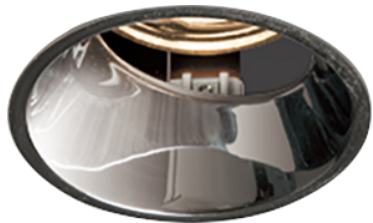

Item no. DD053-1325MB9040TL-DM

Series Name: Φ 80 Series Reflector Type, Adjustable Trimless

Installation	Recessed mount
Type	
Fixture wattage	15.9W
Beam angle	25 deg
Color Temp.	4000K
CRI	Ra>90
Luminous	638 lm
Body	Die-cast aluminum alloy
Body finish	N/A
Trim finish	Black
Reflector finish	Mirror
IP Rate	IP20
Light source	COB module
Input Voltage	AC220~240V
Dimming Type	Dimmable
Certificate	CE, CCC
Cut Hole	80mm