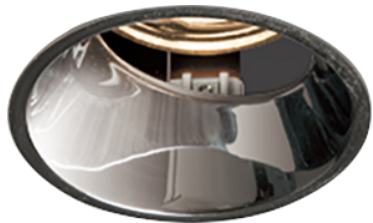

Item no. DD053-0830MB9035TL-DM

Series Name:  $\Phi$ 80 Series Reflector Type, Adjustable Trimless

Installation	Recessed mount
Type	
Fixture wattage	8W
Beam angle	30 deg
Color Temp.	3500K
CRI	Ra>90
Luminous	329 lm
Body	Die-cast aluminum alloy
Body finish	N/A
Trim finish	Black
Reflector finish	Mirror
IP Rate	IP20
Light source	COB module
Input Voltage	AC220~240V
Dimming Type	Dimmable
Certificate	CE, CCC
Cut Hole	80mm