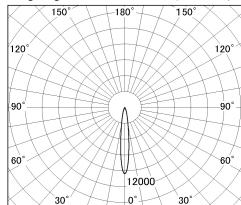

Installation	Recessed mount
Type	Φ80 Series Reflector Type, Fixed
Fixture wattage	6.1W
Beam angle	15 deg
Color Temp.	3000K
CRI	Ra>90
Luminous	353 lm
Body	Die-cast aluminum alloy
Body finish	N/A
Trim finish	White
Reflector finish	Mirror
IP Rate	IP20
Light source	COB module
Input Voltage	AC220~240V
Dimming Type	Non-Dimmable
Certificate	CE, CCC
Cut Hole	80mm

■ Lighting Distribution Curve (cd/1000 lm)