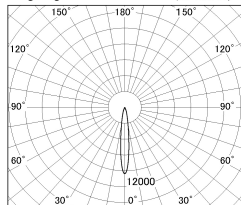

Installation	Recessed mount
Type	
Fixture wattage	6.1W
Beam angle	15 deg
Color Temp.	3500K
CRI	Ra>90
Luminous	362 lm
Body	Die-cast aluminum alloy
Body finish	N/A
Trim finish	White
Reflector finish	Mirror
IP Rate	IP20
Light source	COB module
Input Voltage	AC220~240V
Dimming Type	Non-Dimmable
Certificate	CE, CCC
Cut Hole	80mm

■ Lighting Distribution Curve (cd/1000 lm)