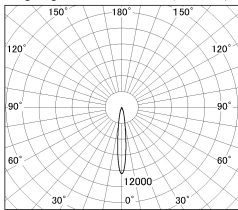

■ Lighting Distribution Curve (cd/1000 lm)