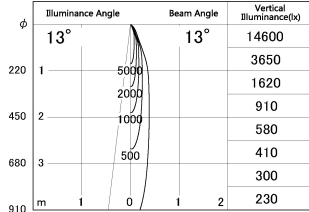

Item no. DD052-0815MW9035

Series Name: Φ 80 Series Reflector Type, Fixed

■ Lighting Distribution Curve (cd/1000 lm)

Installation	Recessed mount
Type	Φ80 Series Reflector Type, Fixed
Fixture wattage	6.1W
Beam angle	15 deg
Color Temp.	3500K
CRI	Ra>90
Luminous	362 lm
Body	Die-cast aluminum alloy
Body finish	N/A
Trim finish	White
Reflector finish	Mirror
IP Rate	IP20
Light source	COB module
Input Voltage	AC220~240V
Dimming Type	Non-Dimmable
Certificate	CE, CCC
Cut Hole	80mm