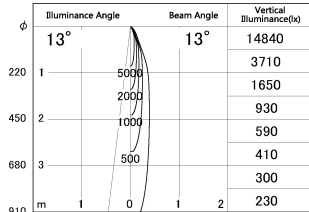

Item no. DD052-0815MW9040

Series Name: Φ 80 Series Reflector Type, Fixed

■ Lighting Distribution Curve (cd/1000 lm)

Installation	Recessed mount
Type	
Fixture wattage	6.1W
Beam angle	15 deg
Color Temp.	4000K
CRI	Ra>90
Luminous	368 lm
Body	Die-cast aluminum alloy
Body finish	N/A
Trim finish	White
Reflector finish	Mirror
IP Rate	IP20
Light source	COB module
Input Voltage	AC220~240V
Dimming Type	Non-Dimmable
Certificate	CE, CCC
Cut Hole	80mm