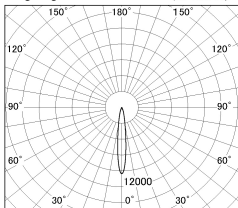

■ Lighting Distribution Curve (cd/1000 lm)