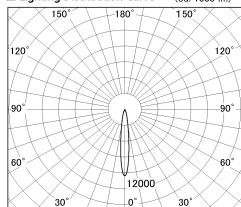

Installation	Recessed mount
Type	Φ80 Series Reflector Type, Fixed
Fixture wattage	6.1W
Beam angle	15 deg
Color Temp.	4000K
CRI	Ra>90
Luminous	368 lm
Body	Die-cast aluminum alloy
Body finish	N/A
Trim finish	White
Reflector finish	Mirror
IP Rate	IP20
Light source	COB module
Input Voltage	AC220~240V
Dimming Type	Non-Dimmable
Certificate	CE, CCC
Cut Hole	80mm

■ Lighting Distribution Curve (cd/1000 lm)