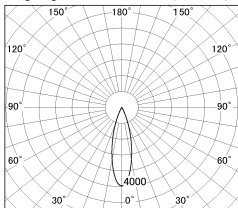

■ Lighting Distribution Curve (cd/1000 lm)