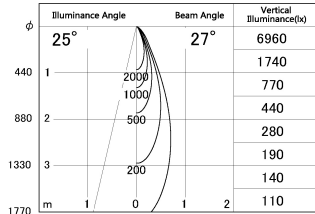

Item no. DD052-0825MW9027

Series Name: Φ 80 Series Reflector Type, Fixed

■ Lighting Distribution Curve (cd/1000 lm)

Installation	Recessed mount
Type	
Fixture wattage	7.5W
Beam angle	25 deg
Color Temp.	2700K
CRI	Ra>90
Luminous	438 lm
Body	Die-cast aluminum alloy
Body finish	N/A
Trim finish	White
Reflector finish	Mirror
IP Rate	IP20
Light source	COB module
Input Voltage	AC220~240V
Dimming Type	Non-Dimmable
Certificate	CE, CCC
Cut Hole	80mm