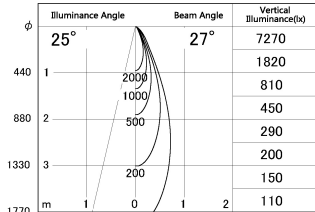

Item no. DD052-0825MW9030

Series Name: Φ 80 Series Reflector Type, Fixed

■ Lighting Distribution Curve (cd/1000 lm)

Installation	Recessed mount
Type	
Fixture wattage	7.5W
Beam angle	25 deg
Color Temp.	3000K
CRI	Ra>90
Luminous	457 lm
Body	Die-cast aluminum alloy
Body finish	N/A
Trim finish	White
Reflector finish	Mirror
IP Rate	IP20
Light source	COB module
Input Voltage	AC220~240V
Dimming Type	Non-Dimmable
Certificate	CE, CCC
Cut Hole	80mm