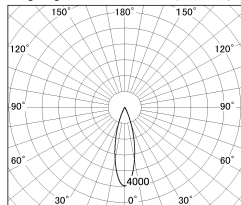

Installation	Recessed mount
Type	Φ80 Series Reflector Type, Fixed
Fixture wattage	7.5W
Beam angle	25 deg
Color Temp.	3000K
CRI	Ra>90
Luminous	457 lm
Body	Die-cast aluminum alloy
Body finish	N/A
Trim finish	White
Reflector finish	Mirror
IP Rate	IP20
Light source	COB module
Input Voltage	AC220~240V
Dimming Type	Non-Dimmable
Certificate	CE, CCC
Cut Hole	80mm

■ Lighting Distribution Curve (cd/1000 lm)