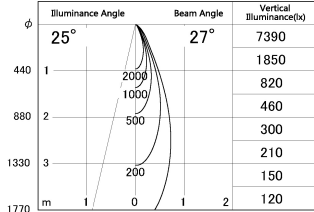

Item no. DD052-0825MW9035

Series Name: Φ 80 Series Reflector Type, Fixed

■ Lighting Distribution Curve (cd/1000 lm)

Installation	Recessed mount
Type	
Fixture wattage	7.5W
Beam angle	25 deg
Color Temp.	3500K
CRI	Ra>90
Luminous	465 lm
Body	Die-cast aluminum alloy
Body finish	N/A
Trim finish	White
Reflector finish	Mirror
IP Rate	IP20
Light source	COB module
Input Voltage	AC220~240V
Dimming Type	Non-Dimmable
Certificate	CE, CCC
Cut Hole	80mm