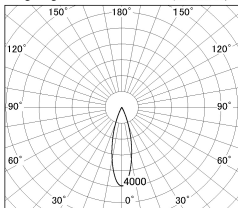

■ Lighting Distribution Curve (cd/1000 lm)