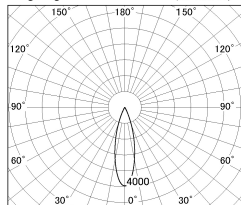

Installation	Recessed mount
Type	
Fixture wattage	7.5W
Beam angle	25 deg
Color Temp.	4000K
CRI	Ra>90
Luminous	469 lm
Body	Die-cast aluminum alloy
Body finish	N/A
Trim finish	White
Reflector finish	Mirror
IP Rate	IP20
Light source	COB module
Input Voltage	AC220~240V
Dimming Type	Non-Dimmable
Certificate	CE, CCC
Cut Hole	80mm

■ Lighting Distribution Curve (cd/1000 lm)