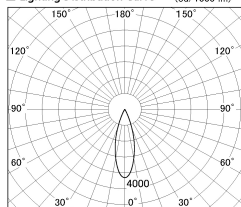

■ Lighting Distribution Curve (cd/1000 lm)