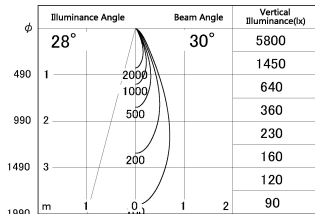

Item no. DD052-0830MW9027

Series Name: Φ 80 Series Reflector Type, Fixed

■ Lighting Distribution Curve (cd/1000 lm)

Installation	Recessed mount
Type	Φ80 Series Reflector Type, Fixed
Fixture wattage	7.5W
Beam angle	30 deg
Color Temp.	2700K
CRI	Ra>90
Luminous	419 lm
Body	Die-cast aluminum alloy
Body finish	N/A
Trim finish	White
Reflector finish	Mirror
IP Rate	IP20
Light source	COB module
Input Voltage	AC220~240V
Dimming Type	Non-Dimmable
Certificate	CE, CCC
Cut Hole	80mm