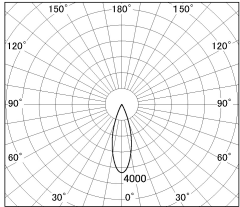

■ Lighting Distribution Curve (cd/1000 lm)