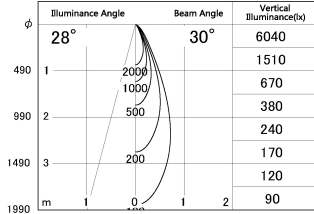

Item no. DD052-0830MW9030

Series Name: Φ 80 Series Reflector Type, Fixed

■ Lighting Distribution Curve (cd/1000 lm)

Installation	Recessed mount
Type	Φ80 Series Reflector Type, Fixed
Fixture wattage	7.5W
Beam angle	30 deg
Color Temp.	3000K
CRI	Ra>90
Luminous	437 lm
Body	Die-cast aluminum alloy
Body finish	N/A
Trim finish	White
Reflector finish	Mirror
IP Rate	IP20
Light source	COB module
Input Voltage	AC220~240V
Dimming Type	Non-Dimmable
Certificate	CE, CCC
Cut Hole	80mm