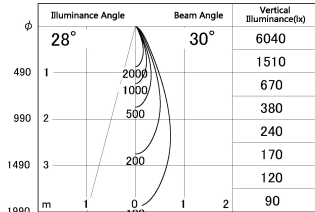

Item no. DD052-0830MW9030

Series Name: Φ 80 Series Reflector Type, Fixed

■ Lighting Distribution Curve (cd/1000 lm)

Installation Type	Recessed mount
Fixture wattage	7.5W
Beam angle	30 deg
Color Temp.	3000K
CRI	Ra>90
Luminous	437 lm
Body	Die-cast aluminum alloy
Body finish	N/A
Trim finish	White
Reflector finish	Mirror
IP Rate	IP20
Light source	COB module
Input Voltage	AC220~240V
Dimming Type	Non-Dimmable
Certificate	CE, CCC
Cut Hole	80mm