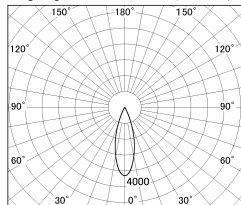

Installation	Recessed mount
Type	
Fixture wattage	7.5W
Beam angle	30 deg
Color Temp.	3500K
CRI	Ra>90
Luminous	444 lm
Body	Die-cast aluminum alloy
Body finish	N/A
Trim finish	White
Reflector finish	Mirror
IP Rate	IP20
Light source	COB module
Input Voltage	AC220~240V
Dimming Type	Non-Dimmable
Certificate	CE, CCC
Cut Hole	80mm

■ Lighting Distribution Curve (cd/1000 lm)