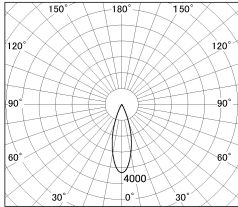

■ Lighting Distribution Curve (cd/1000 lm)