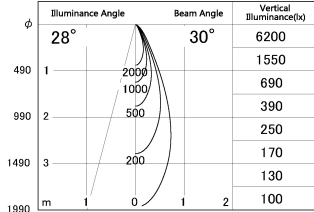

Item no. DD052-0830MW9040

Series Name: Φ 80 Series Reflector Type, Fixed

■ Lighting Distribution Curve (cd/1000 lm)

Installation	Recessed mount
Type	
Fixture wattage	7.5W
Beam angle	30 deg
Color Temp.	4000K
CRI	Ra>90
Luminous	448 lm
Body	Die-cast aluminum alloy
Body finish	N/A
Trim finish	White
Reflector finish	Mirror
IP Rate	IP20
Light source	COB module
Input Voltage	AC220~240V
Dimming Type	Non-Dimmable
Certificate	CE, CCC
Cut Hole	80mm