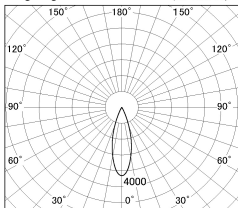

■ Lighting Distribution Curve (cd/1000 lm)