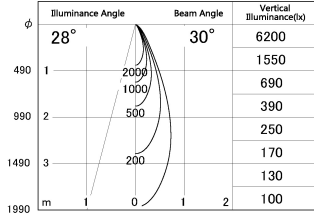

Item no. DD052-0830MW9040

Series Name: Φ 80 Series Reflector Type, Fixed

■ Lighting Distribution Curve (cd/1000 lm)

Installation	Recessed mount
Type	Φ80 Series Reflector Type, Fixed
Fixture wattage	7.5W
Beam angle	30 deg
Color Temp.	4000K
CRI	Ra>90
Luminous	448 lm
Body	Die-cast aluminum alloy
Body finish	N/A
Trim finish	White
Reflector finish	Mirror
IP Rate	IP20
Light source	COB module
Input Voltage	AC220~240V
Dimming Type	Non-Dimmable
Certificate	CE, CCC
Cut Hole	80mm