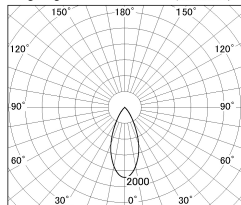

Installation	Recessed mount
Type	
Fixture wattage	7.5W
Beam angle	45 deg
Color Temp.	2700K
CRI	Ra>90
Luminous	390 lm
Body	Die-cast aluminum alloy
Body finish	N/A
Trim finish	White
Reflector finish	Mirror
IP Rate	IP20
Light source	COB module
Input Voltage	AC220~240V
Dimming Type	Non-Dimmable
Certificate	CE, CCC
Cut Hole	80mm

■ Lighting Distribution Curve (cd/1000 lm)