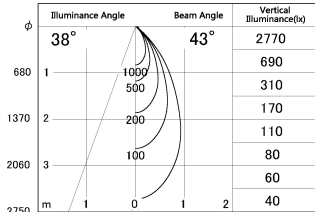

Item no. DD052-0840MW9027

Series Name: Φ 80 Series Reflector Type, Fixed

■ Lighting Distribution Curve (cd/1000 lm)

Installation	Recessed mount
Type	
Fixture wattage	7.5W
Beam angle	45 deg
Color Temp.	2700K
CRI	Ra>90
Luminous	390 lm
Body	Die-cast aluminum alloy
Body finish	N/A
Trim finish	White
Reflector finish	Mirror
IP Rate	IP20
Light source	COB module
Input Voltage	AC220~240V
Dimming Type	Non-Dimmable
Certificate	CE, CCC
Cut Hole	80mm