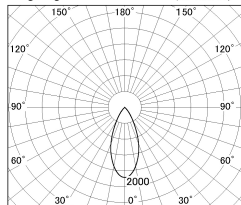

■ Lighting Distribution Curve (cd/1000 lm)