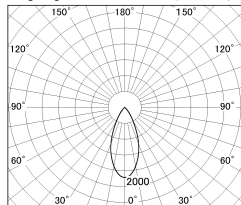

Installation	Recessed mount
Type	Φ80 Series Reflector Type, Fixed
Fixture wattage	7.5W
Beam angle	45 deg
Color Temp.	2700K
CRI	Ra>90
Luminous	390 lm
Body	Die-cast aluminum alloy
Body finish	N/A
Trim finish	White
Reflector finish	Mirror
IP Rate	IP20
Light source	COB module
Input Voltage	AC220~240V
Dimming Type	Non-Dimmable
Certificate	CE, CCC
Cut Hole	80mm

■ Lighting Distribution Curve (cd/1000 lm)