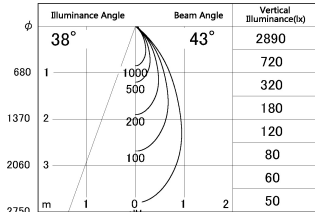

Item no. DD052-0840MW9030

Series Name: Φ 80 Series Reflector Type, Fixed

■ Lighting Distribution Curve (cd/1000 lm)

Installation	Recessed mount
Type	Φ80 Series Reflector Type, Fixed
Fixture wattage	7.5W
Beam angle	45 deg
Color Temp.	3000K
CRI	Ra>90
Luminous	407 lm
Body	Die-cast aluminum alloy
Body finish	N/A
Trim finish	White
Reflector finish	Mirror
IP Rate	IP20
Light source	COB module
Input Voltage	AC220~240V
Dimming Type	Non-Dimmable
Certificate	CE, CCC
Cut Hole	80mm