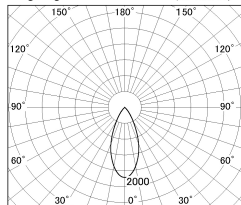

■ Lighting Distribution Curve (cd/1000 lm)