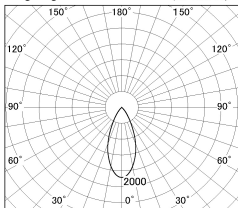

■ Lighting Distribution Curve (cd/1000 lm)