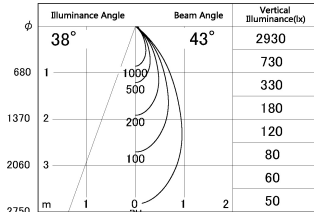

Item no. DD052-0840MW9035

Series Name: Φ 80 Series Reflector Type, Fixed

■ Lighting Distribution Curve (cd/1000 lm)

Installation	Recessed mount
Type	
Fixture wattage	7.5W
Beam angle	45 deg
Color Temp.	3500K
CRI	Ra>90
Luminous	413 lm
Body	Die-cast aluminum alloy
Body finish	N/A
Trim finish	White
Reflector finish	Mirror
IP Rate	IP20
Light source	COB module
Input Voltage	AC220~240V
Dimming Type	Non-Dimmable
Certificate	CE, CCC
Cut Hole	80mm