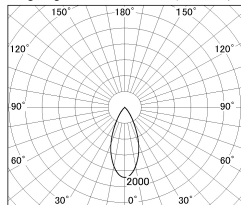

Installation	Recessed mount
Type	Φ80 Series Reflector Type, Fixed
Fixture wattage	7.5W
Beam angle	45 deg
Color Temp.	4000K
CRI	Ra>90
Luminous	417 lm
Body	Die-cast aluminum alloy
Body finish	N/A
Trim finish	White
Reflector finish	Mirror
IP Rate	IP20
Light source	COB module
Input Voltage	AC220~240V
Dimming Type	Non-Dimmable
Certificate	CE, CCC
Cut Hole	80mm

■ Lighting Distribution Curve (cd/1000 lm)