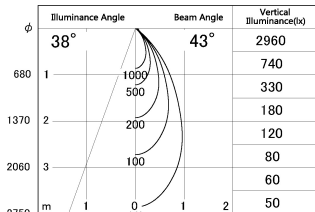

Item no. DD052-0840MW9040

Series Name: Φ 80 Series Reflector Type, Fixed

■ Lighting Distribution Curve (cd/1000 lm)

Installation	Recessed mount
Type	
Fixture wattage	7.5W
Beam angle	45 deg
Color Temp.	4000K
CRI	Ra>90
Luminous	417 lm
Body	Die-cast aluminum alloy
Body finish	N/A
Trim finish	White
Reflector finish	Mirror
IP Rate	IP20
Light source	COB module
Input Voltage	AC220~240V
Dimming Type	Non-Dimmable
Certificate	CE, CCC
Cut Hole	80mm