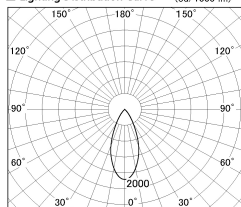

■ Lighting Distribution Curve (cd/1000 lm)