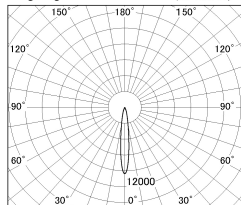

Installation	Recessed mount
Type	Φ80 Series Reflector Type, Fixed
Fixture wattage	12W
Beam angle	15 deg
Color Temp.	3500K
CRI	Ra>90
Luminous	706 lm
Body	Die-cast aluminum alloy
Body finish	N/A
Trim finish	White
Reflector finish	Mirror
IP Rate	IP20
Light source	COB module
Input Voltage	AC220~240V
Dimming Type	Non-Dimmable
Certificate	CE, CCC
Cut Hole	80mm

■ Lighting Distribution Curve (cd/1000 lm)