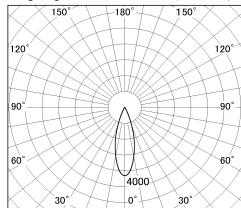

■ Lighting Distribution Curve (cd/1000 lm)