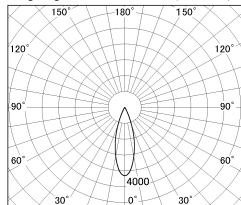

■ Lighting Distribution Curve (cd/1000 lm)