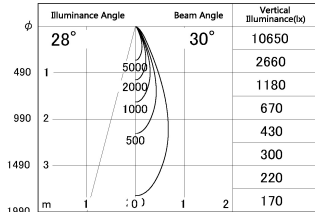

Item no. DD052-1330MW9030

Series Name: Φ 80 Series Reflector Type, Fixed

■ Lighting Distribution Curve (cd/1000 lm)

Installation	Recessed mount
Type	
Fixture wattage	14.7W
Beam angle	30 deg
Color Temp.	3000K
CRI	Ra>90
Luminous	770 lm
Body	Die-cast aluminum alloy
Body finish	N/A
Trim finish	White
Reflector finish	Mirror
IP Rate	IP20
Light source	COB module
Input Voltage	AC220~240V
Dimming Type	Non-Dimmable
Certificate	CE, CCC
Cut Hole	80mm