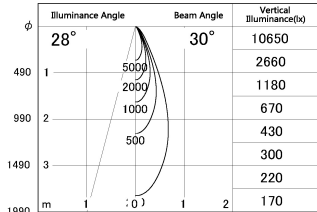

Item no. DD052-1330MW9030

Series Name: Φ 80 Series Reflector Type, Fixed

■ Lighting Distribution Curve (cd/1000 lm)

Installation	Recessed mount
Type	Φ80 Series Reflector Type, Fixed
Fixture wattage	14.7W
Beam angle	30 deg
Color Temp.	3000K
CRI	Ra>90
Luminous	770 lm
Body	Die-cast aluminum alloy
Body finish	N/A
Trim finish	White
Reflector finish	Mirror
IP Rate	IP20
Light source	COB module
Input Voltage	AC220~240V
Dimming Type	Non-Dimmable
Certificate	CE, CCC
Cut Hole	80mm