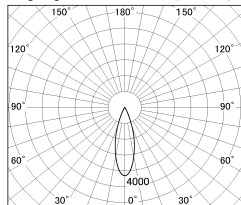

Installation	Recessed mount
Type	Φ80 Series Reflector Type, Fixed
Fixture wattage	14.7W
Beam angle	30 deg
Color Temp.	3500K
CRI	Ra>90
Luminous	783 lm
Body	Die-cast aluminum alloy
Body finish	N/A
Trim finish	White
Reflector finish	Mirror
IP Rate	IP20
Light source	COB module
Input Voltage	AC220~240V
Dimming Type	Non-Dimmable
Certificate	CE, CCC
Cut Hole	80mm

■ Lighting Distribution Curve (cd/1000 lm)