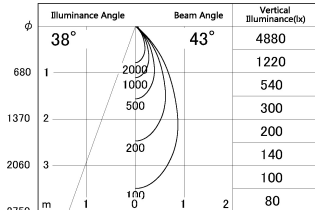

Item no. DD052-1340MW9027

Series Name: Φ 80 Series Reflector Type, Fixed

■ Lighting Distribution Curve (cd/1000 lm)

Installation	Recessed mount
Type	
Fixture wattage	14.7W
Beam angle	45 deg
Color Temp.	2700K
CRI	Ra>90
Luminous	687 lm
Body	Die-cast aluminum alloy
Body finish	N/A
Trim finish	White
Reflector finish	Mirror
IP Rate	IP20
Light source	COB module
Input Voltage	AC220~240V
Dimming Type	Non-Dimmable
Certificate	CE, CCC
Cut Hole	80mm