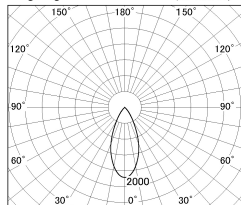

■ Lighting Distribution Curve (cd/1000 lm)